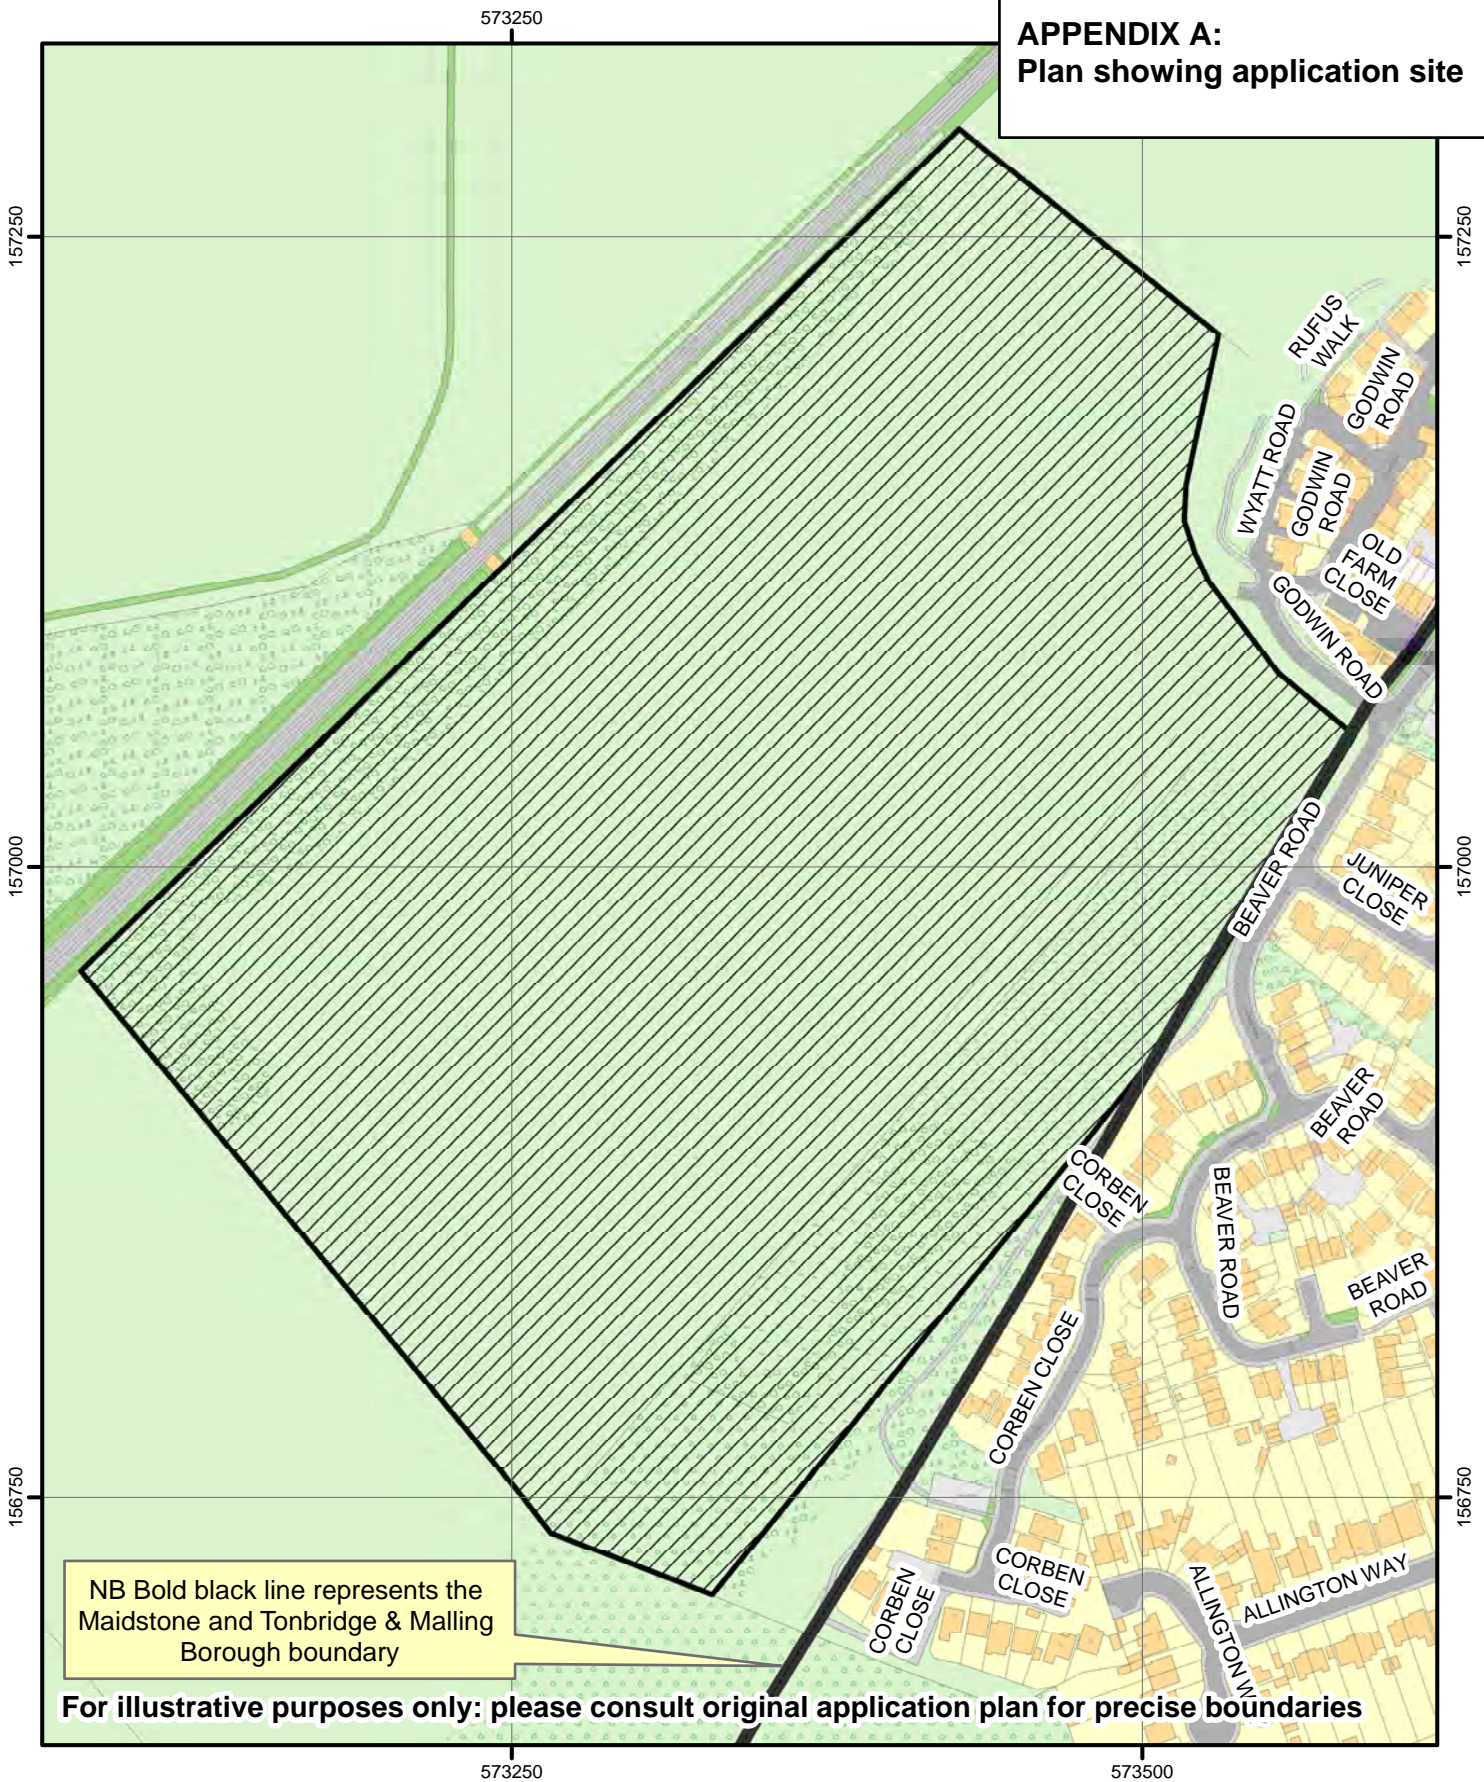

**APPENDIX A:  
Plan showing application site**

**Scale 1:3000  
@ A4**

**Land subject to Village Green application  
at Bunyards Farm in the parish of Aylesford  
(VGA687)**